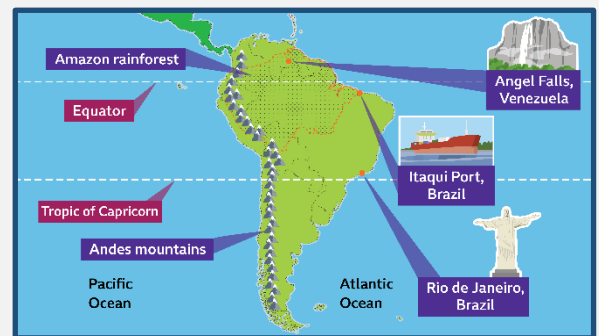

This term in Geography we will be exploring Brazil.

Hook Day

Students learning about Classification in Science and exploring Brazil using the VR headsets.